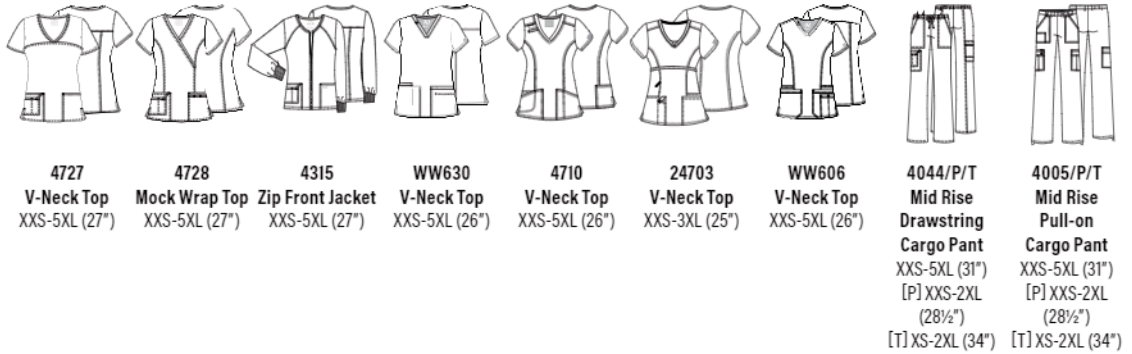

STRETCH YOUR COMFORT ZONE

Soft, sportswear-inspired fabric that stretches two ways for flattering fit and comfort at every move.

TWO-WAY STRETCH

EXTRA SOFT

DURABLE

COLOR AND STYLE MATRIX

Colors and styles listed in order of popularity.

Styles and colors featured are reorderable and Cotton/Poly/Spandex Twill.

Center back lengths and inseams are listed in parentheses.

4727 V-Neck Top XXS-5XL (27")
4728 Mock Wrap Top XXS-5XL (27")
4315 Zip Front Jacket XXS-5XL (27")
WW630 V-Neck Top XXS-5XL (26")
4710 V-Neck Top XXS-5XL (26")
24703 V-Neck Top XXS-3XL (25")
WW606 V-Neck Top XXS-5XL (26")
4044/P/T Mid Rise Drawstring Cargo Pant XXS-5XL (31") [P] XXS-2XL (28½") [T] XS-2XL (34")
4005/P/T Mid Rise Pull-on Cargo Pant XXS-5XL (31") [P] XXS-2XL (28½") [T] XS-2XL (34")

	WOMEN'S TOPS							WOMEN'S PANTS	
Black (BLKW)									
Navy (NAVW)									
Pewter (PWTW)									
Royal (ROYW)									
Wine (WINW)									
Ciel (CIEW)									
White (WHTW)							style not available in this color		
Caribbean Blue (CARW)							style not available in this color		
Teal Blue (TLBW)							style not available in this color		No Tall
Hunter (HUNW)						style not available in this color	style not available in this color		
Galaxy Blue (GABW)						style not available in this color	style not available in this color		No Tall
Grey (GRYW)				style not available in this color	style not available in this color		style not available in this color		No Tall
Khaki (KAKW)						style not available in this color	style not available in this color		
Eggplant (EGGW)						style not available in this color	style not available in this color		No Tall
Grape (GRPW)					style not available in this color	style not available in this color	style not available in this color		No Tall
Red (REDW)			style not available in this color			style not available in this color	style not available in this color		No Tall
Olive (OLVW)			style not available in this color	style not available in this color	style not available in this color	style not available in this color	style not available in this color		style not available in this color
Turquoise (TRQW)			style not available in this color			style not available in this color	style not available in this color		No Tall
Shocking Pink (SHPW)			style not available in this color	style not available in this color		style not available in this color	style not available in this color		No Tall

Ask about new/Fashion colors. To view available prints, visit myscrubstyle.com.