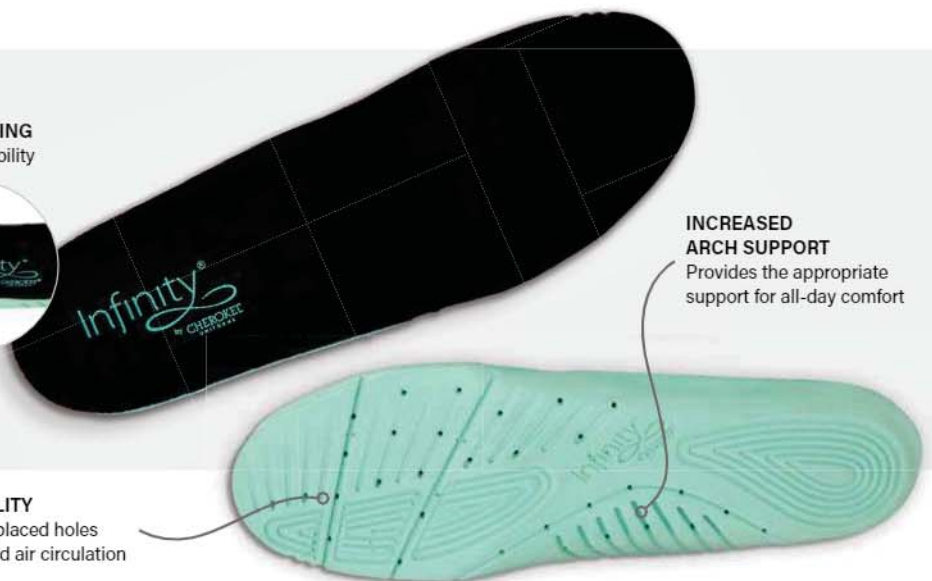

M-RUSH (Men's) Available in Wide!

FEATURES:

- Leather upper
- Insole and lining treated with odor-reducing, antimicrobial* agent
- Insole is latex-free and removable
- Insole is perforated to increase breathability, keeping feet dry and comfortable
- Heel cupping and arch support for stability and all-day comfort
- Vulcanized midsole for added flexibility and comfort with hidden foam to provide exceptional cushioning
- Oil- and slip-resistant rubber outsole
- Heel height: 1"

Men's Sizes: 8-11, 12, 13 | Width: M, W*

*Men's Wide available in sizes 8-11, 12, 13

REMOVABLE, LATEX-FREE POLYURETHANE INSOLES FOR ALL-DAY COMFORT

HEEL CUPPING
Provides stability

INCREASED ARCH SUPPORT
Provides the appropriate support for all-day comfort

BREATHABILITY
Strategically placed holes offer increased air circulation